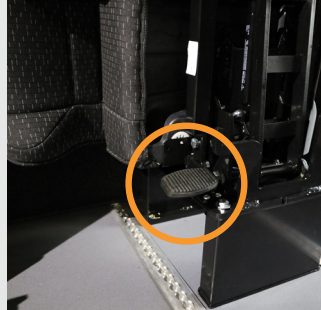

DOUBLE FOLD-AWAY SEAT OPERATION

LOWERING THE DOUBLE FOLD-AWAY SEAT

STEP 1

Use your foot to push down on the lever to release the seat.

STEP 2

Lower the seat and push down until it locks into place.

STEP 3

Lift the seat backrests and lock into place.

STEP 4

Ready for travel.

STOWING THE DOUBLE FOLD-AWAY SEAT

STEP 1

Push each lever forward to release the seat back-rest.

STEP 2

Fold each seat back down fully.

STEP 3

Press down the grey lever underneath the seat.

STEP 4

Fold the seat up until it locks into place.