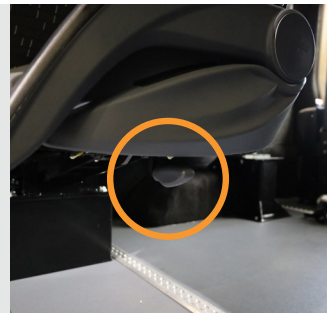

Pull up the grey lever (located underneath the seat base).

STEP 4

Fold the seat up until it locks into place.