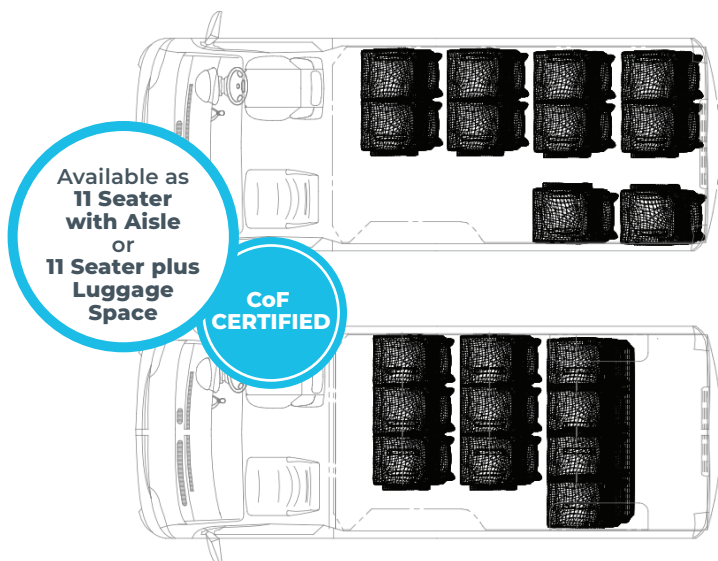

They'll all want to
**hit the road
in a Hiace!**

SUMMER READY 11 SEATER SOLUTIONS

Are you looking for a lightweight, spacious, and easy-to-maintain fitout? We designed these solutions with rental operators in mind. Toyota Hiace* fitouts that increase seating capacity and seamlessly balance durability, functionality and comfort.

- 1 Tourist 4520 bucket seats:** durable cloth and vinyl seats designed to stay smart and stand up to high-frequency use.
- 2 SmartBoard floor and side linings:** wipe-clean, damage-resistant linings that keep your fleet looking professional longer.
- 3 Automatic step:** easy in-and-out access for every passenger.
- 4 Rear aircon blower:** keeps airflow even and passengers cool – perfect for summer hires.

**these configurations are also available for other vehicle makes/models*

autotransform.co.nz/toyota-hiace-11-seater

**Ready to build your
summer-ready fleet?**

CALL Josh 021 246 3825
or Mark 021 606 450