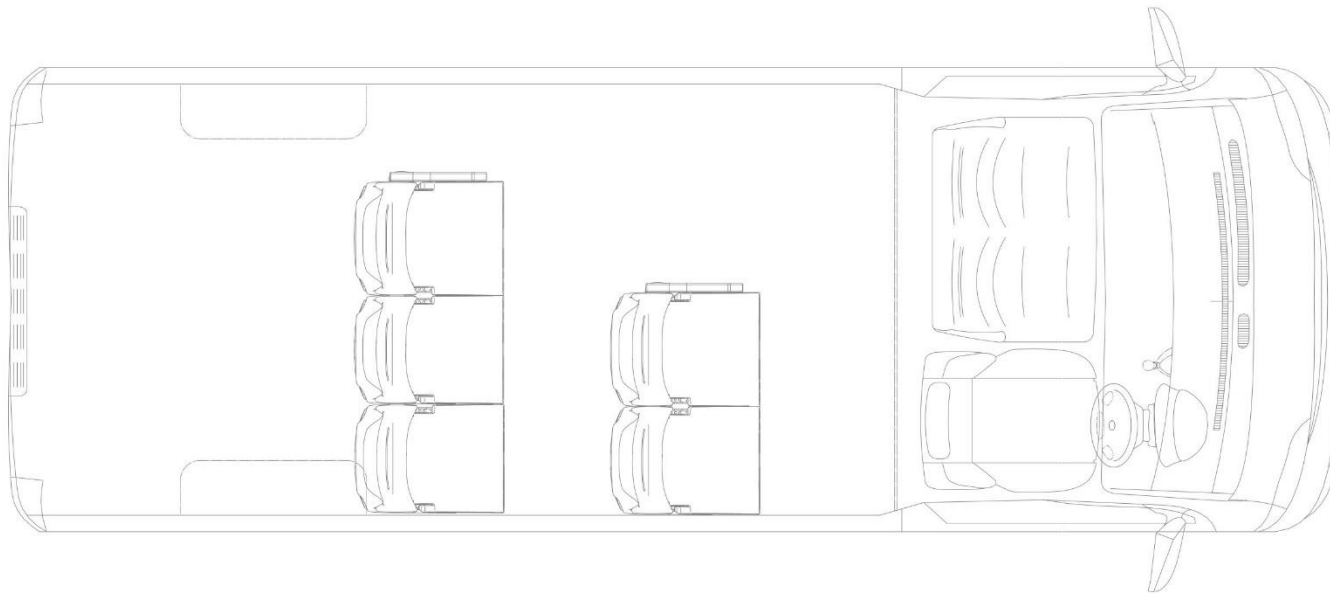

Auto Transform
Rental - Common Seating Configuration

2+3

Auto Transform Seats that can be installed:

Bench:

Commuter 2000

Commuter 2200

Bucket:

Suburban 4500

Suburban 4520

Luxury 4800

Common Vehicles

- Toyota Hiace – ZX/ZL
- Hyundai Iload
- Nissan Urvan/Caravan/NV350/e-NV200
- VW Crafter/Transporter
- Mercedes Sprinter/Vito
- Ford Transit Custom/Cargo
- Peugeot Expert
- Fiat Scudo/Ducato