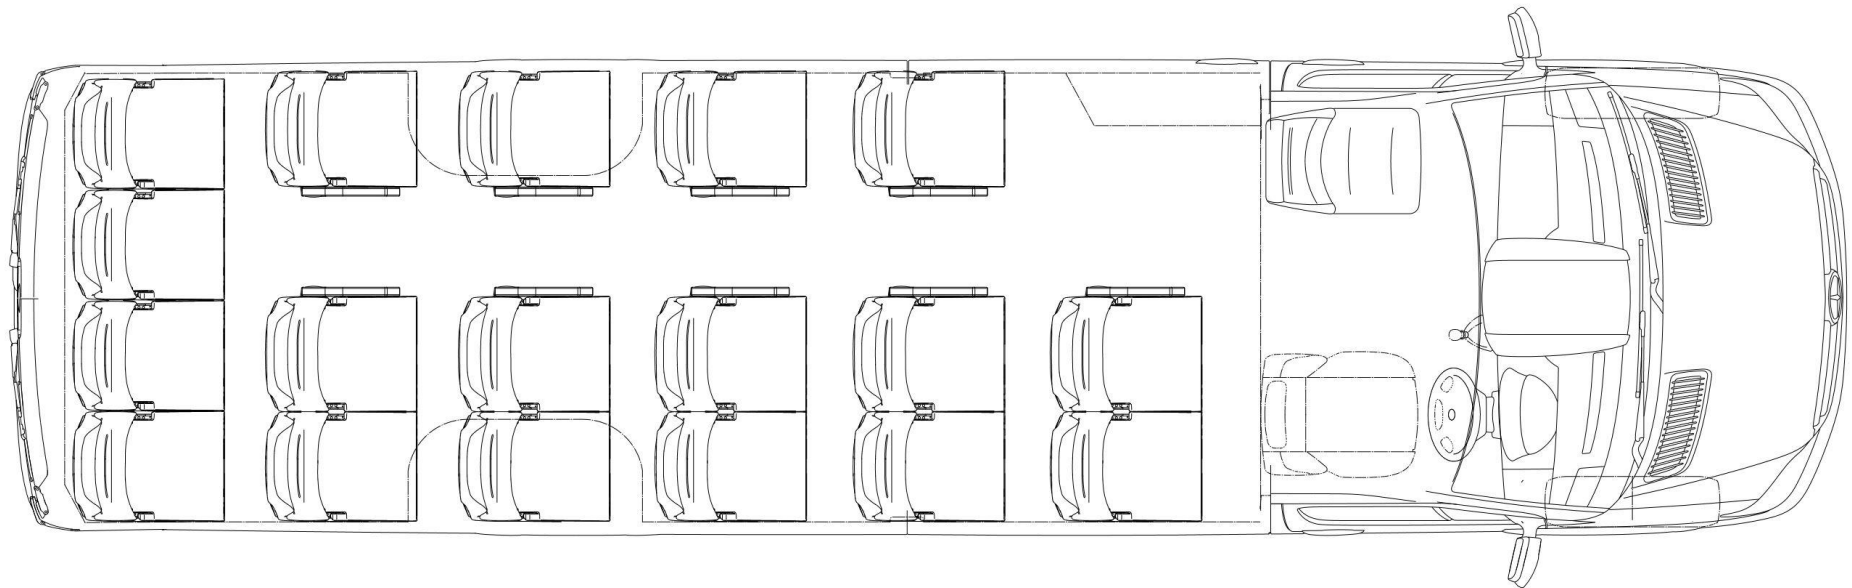

Auto Transform
Rental - Common Seating Configuration

18 Seater

Auto Transform Seats that can be installed:

Bucket:
Suburban 4500
Suburban 4520
Luxury 4800

Common Vehicles

- VW Crafter
- Mercedes Sprinter
- Iveco Daily