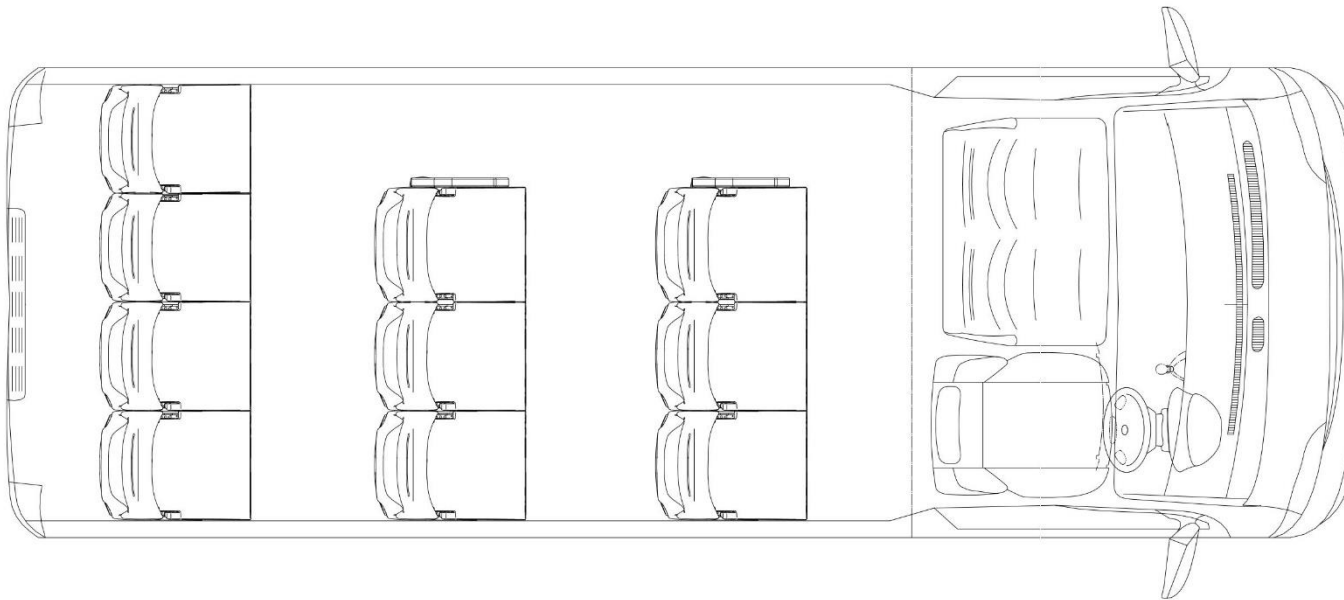

Auto Transform  
Rental - Common Seating Configuration

**3+3+4**

Auto Transform Seats that can be installed:

Bench:  
Commuter 2000  
Commuter 2200

Bucket:  
Suburban 4500  
Suburban 4520  
Luxury 4800

Common Vehicles  
- Toyota Hiace – ZX  
- VW Crafter  
- Mercedes Sprinter  
- Ford Transit Cargo