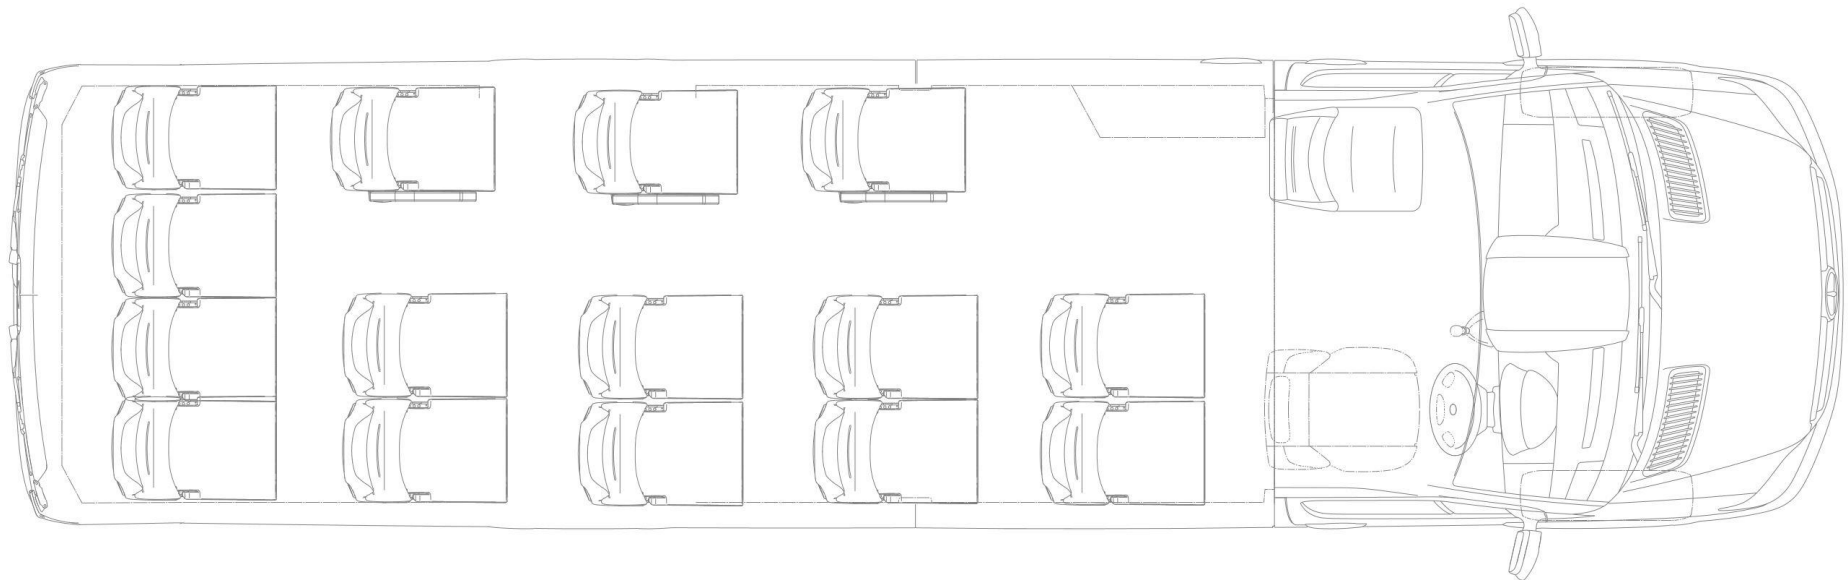

Auto Transform
Rental - Common Seating Configuration

15 Seater

Auto Transform Seats that can be installed:

Bucket:
Suburban 4500
Suburban 4520
Luxury 4800

Common Vehicles

- VW Crafter
- Mercedes Sprinter
- Iveco Daily