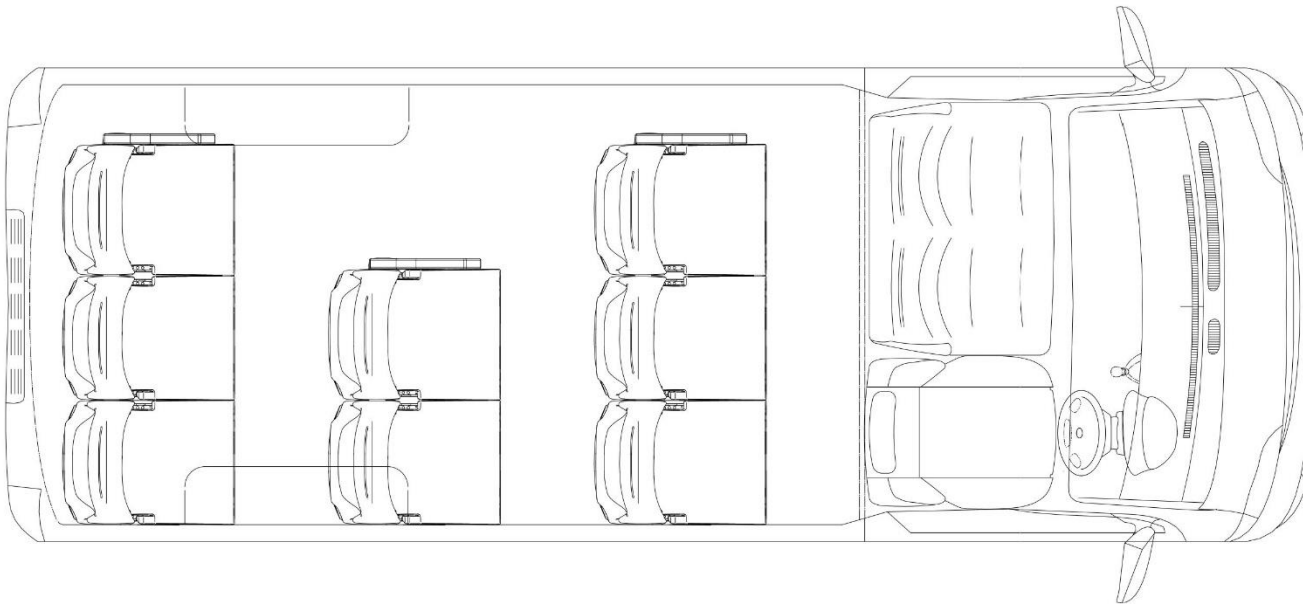

Auto Transform
School - Common Seating Configuration

3+2+3

Auto Transform Seats that can be installed:

Bench:

Commuter 2000
Commuter 2200

Bucket:

Suburban 4500
Suburban 4520
Luxury 4800

Common Vehicles

3+3+4 Seater

Auto Transform Seats that can be installed:

Bench:

Commuter 2000

Commuter 2200

Bucket:

Suburban 4500

Suburban 4520