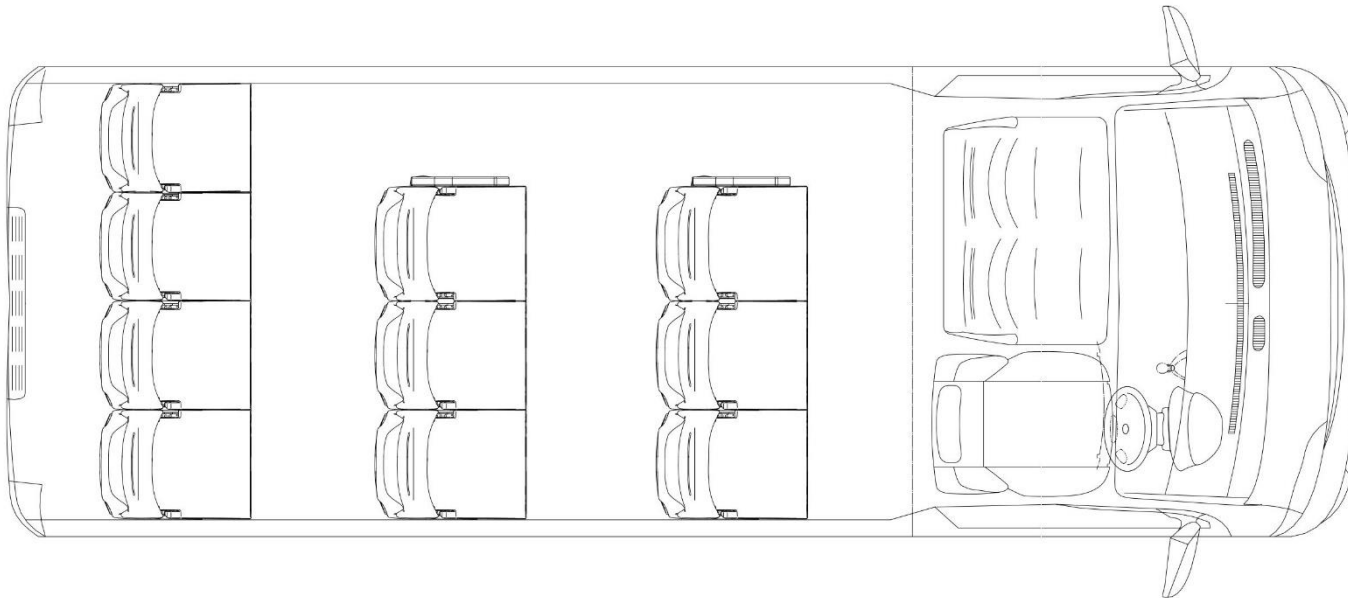

Auto Transform
School - Common Seating Configuration

3+2+3

Auto Transform Seats that can be installed:

Bench:

Commuter 2000
Commuter 2200

Bucket:

Suburban 4500
Suburban 4520
Luxury 4800

Common Vehicles

3+3+4 Seater

Auto Transform Seats that can be installed:

Bench:

Commuter 2000

Commuter 2200

Bucket:

Suburban 4500

Suburban 4520