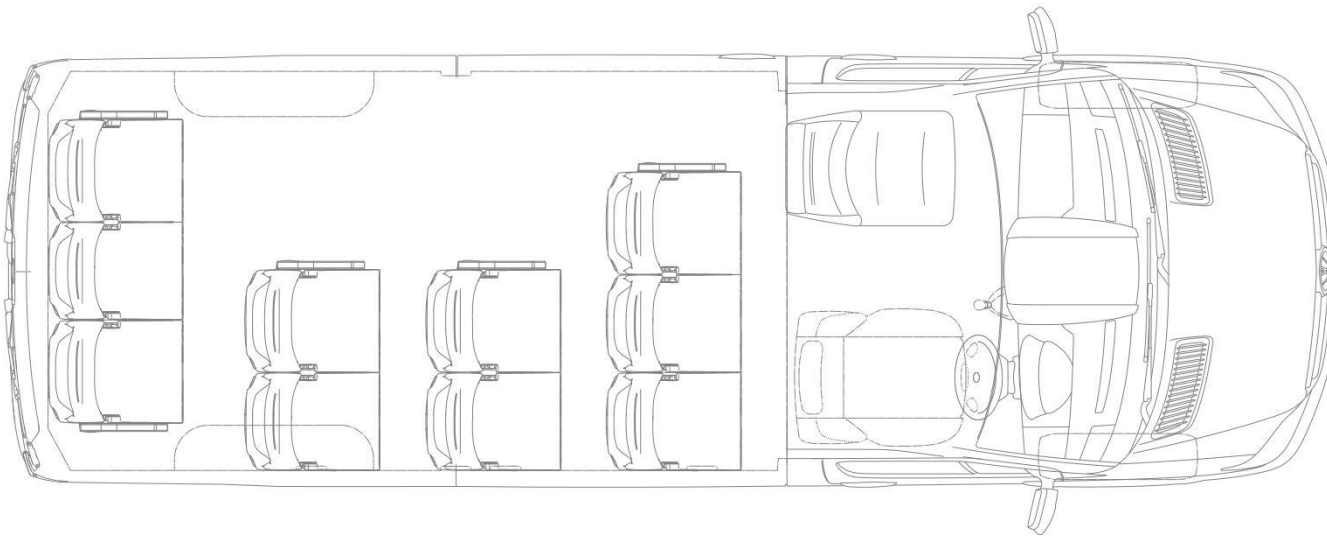

Bucket:

- Suburban 4500
- Suburban 4520
- Luxury 4800

Common Vehicles

- Toyota Hiace – ZX
- VW Crafter
- Mercedes Sprinter
- Ford Transit Cargo

Auto Transform
School - Common Seating Configuration

3+2+2+3 Seater