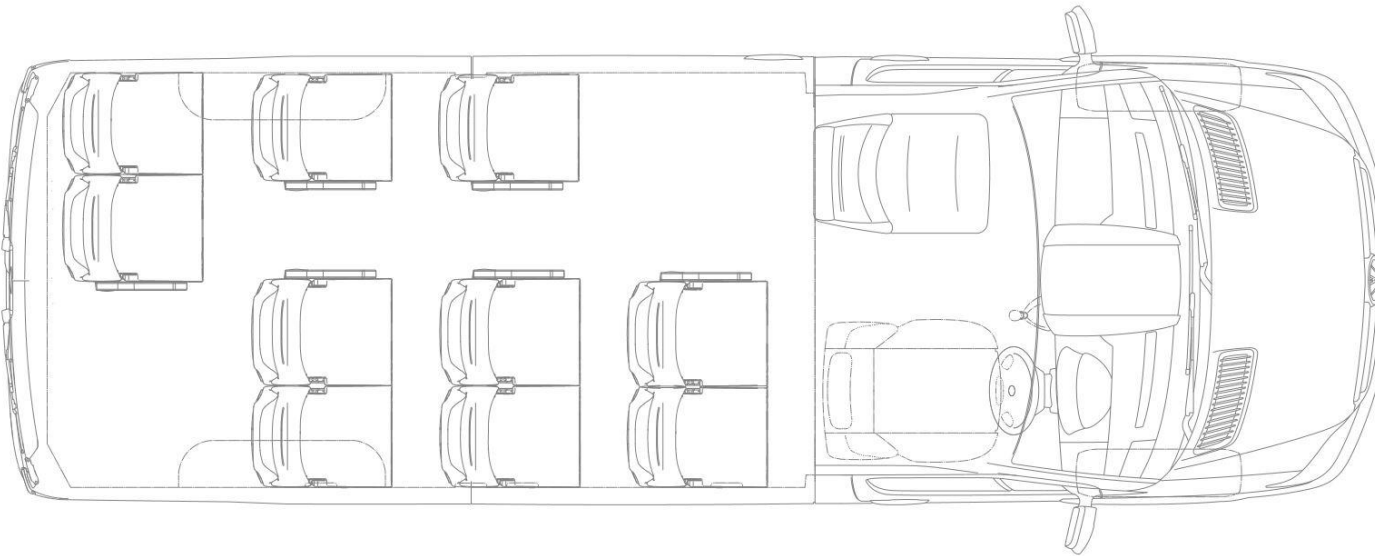

Auto Transform
School - Common Seating Configuration

2+(2+1)+(2+1)+2 Seater

Auto Transform Seats that can be installed:

Bucket:

- Suburban 4500
- Suburban 4520
- Luxury 4800

Common Vehicles

- Toyota Hiace – ZX
- VW Crafter
- Mercedes Sprinter
- Ford Transit Cargo