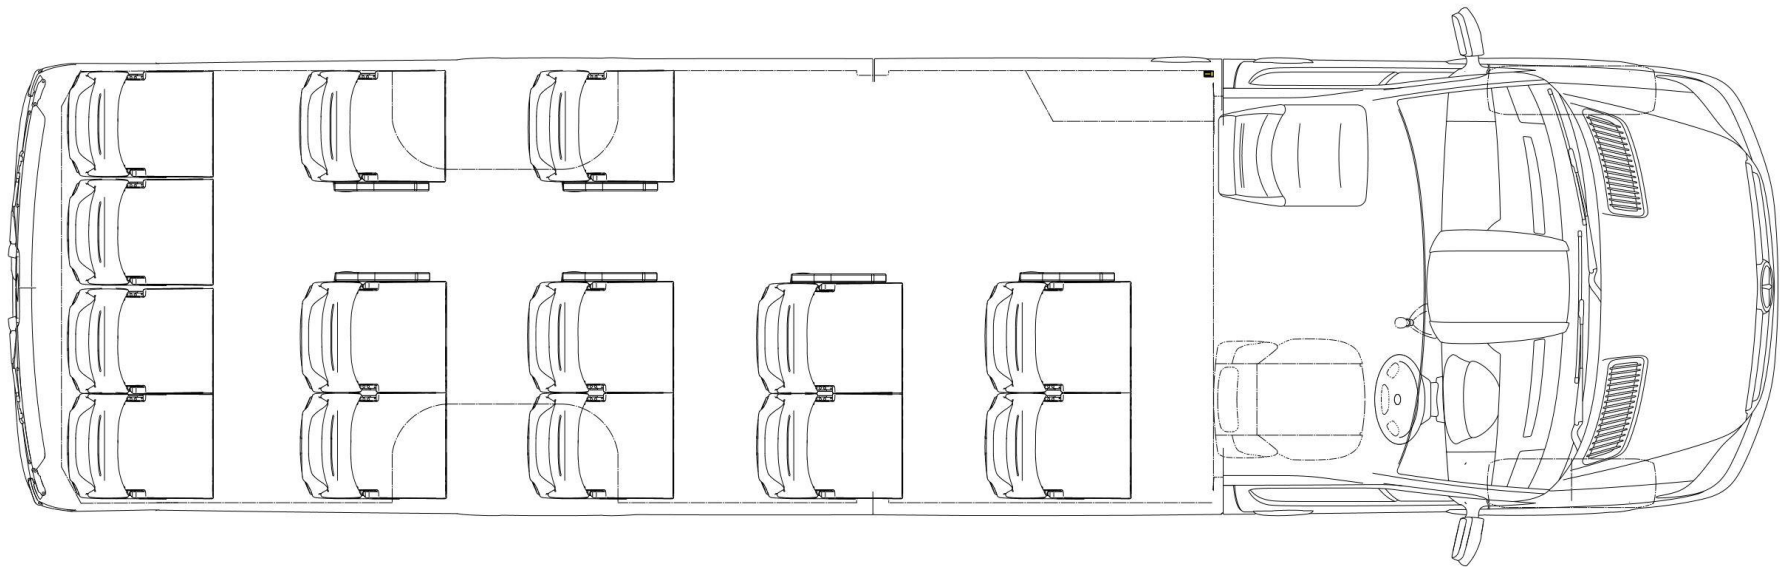

Auto Transform
Tour - Common Seating Configuration

14 Seater

Auto Transform Seats that can be installed:

Bucket:
Suburban 4500
Suburban 4520
Luxury 4800
VIP 5020

Common Vehicles

- VW Crafter
- Mercedes Sprinter
- Iveco Daily