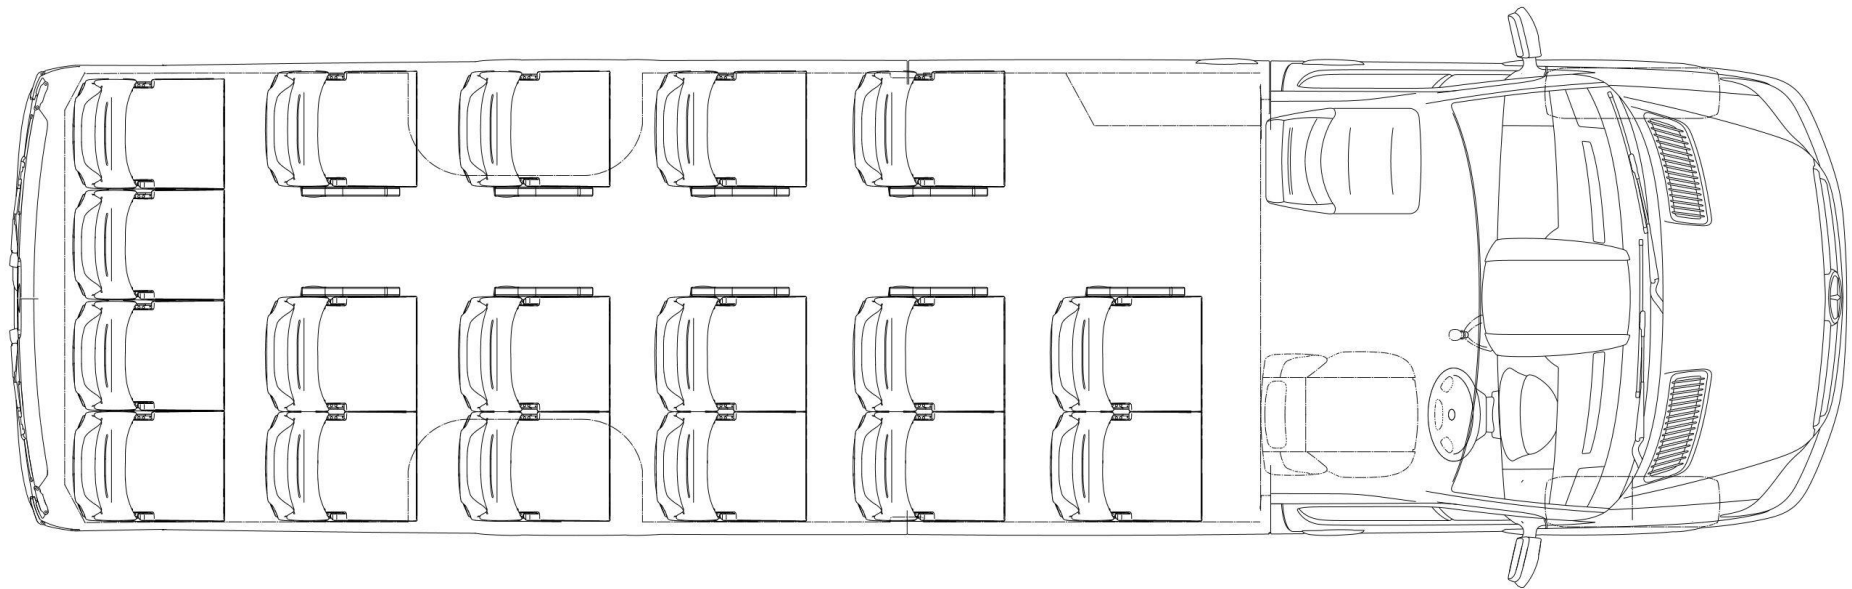

Auto Transform
Tour - Common Seating Configuration

18 Seater

Auto Transform Seats that can be installed:

Bucket:
Suburban 4500
Suburban 4520
Luxury 4800
VIP 5020

Common Vehicles

- VW Crafter
- Mercedes Sprinter
- Iveco Daily