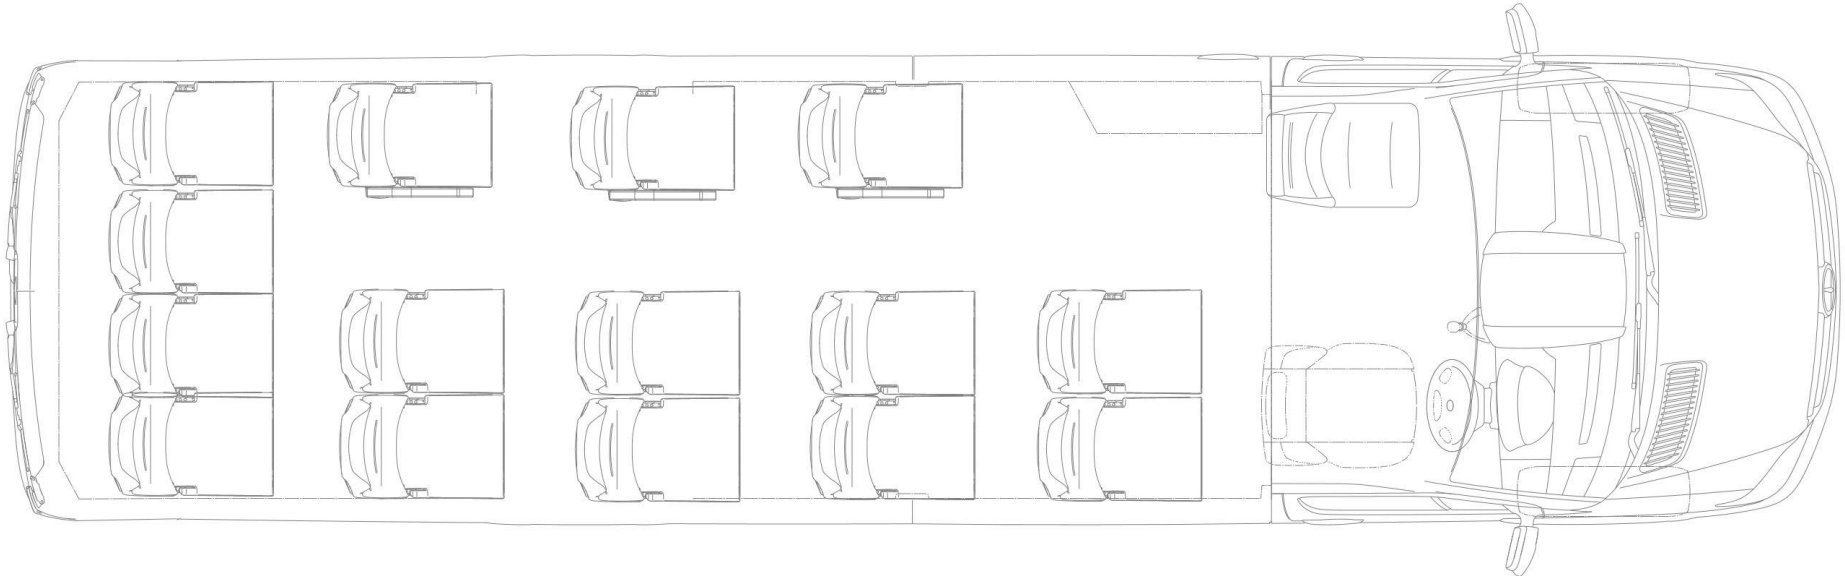

Auto Transform
Tour - Common Seating Configuration

15 Seater

Auto Transform Seats that can be installed:

Bucket:
Suburban 4500
Suburban 4520
Luxury 4800
VIP 5020

Common Vehicles

- VW Crafter
- Mercedes Sprinter
- Iveco Daily