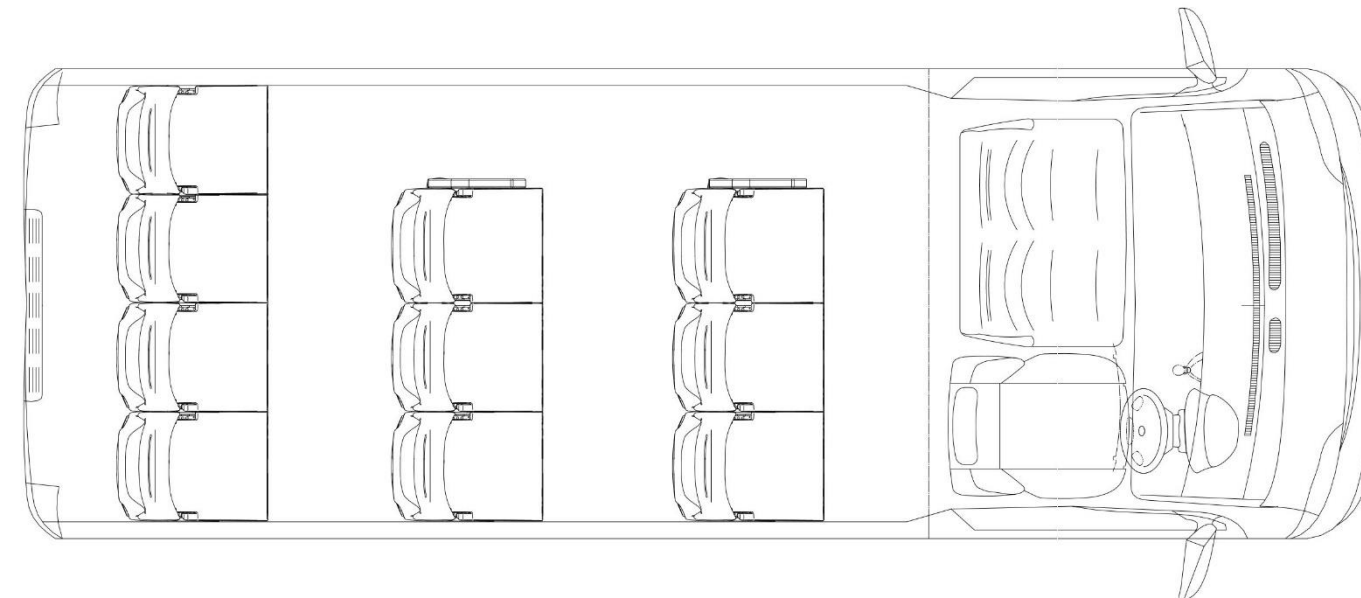

Auto Transform
Tour - Common Seating Configuration

13 Seater

Auto Transform Seats that can be installed:

Bucket:
Suburban 4500
Suburban 4520
Luxury 4800
VIP 5020

Common Vehicles

- VW Crafter
- Mercedes Sprinter
- Iveco Daily