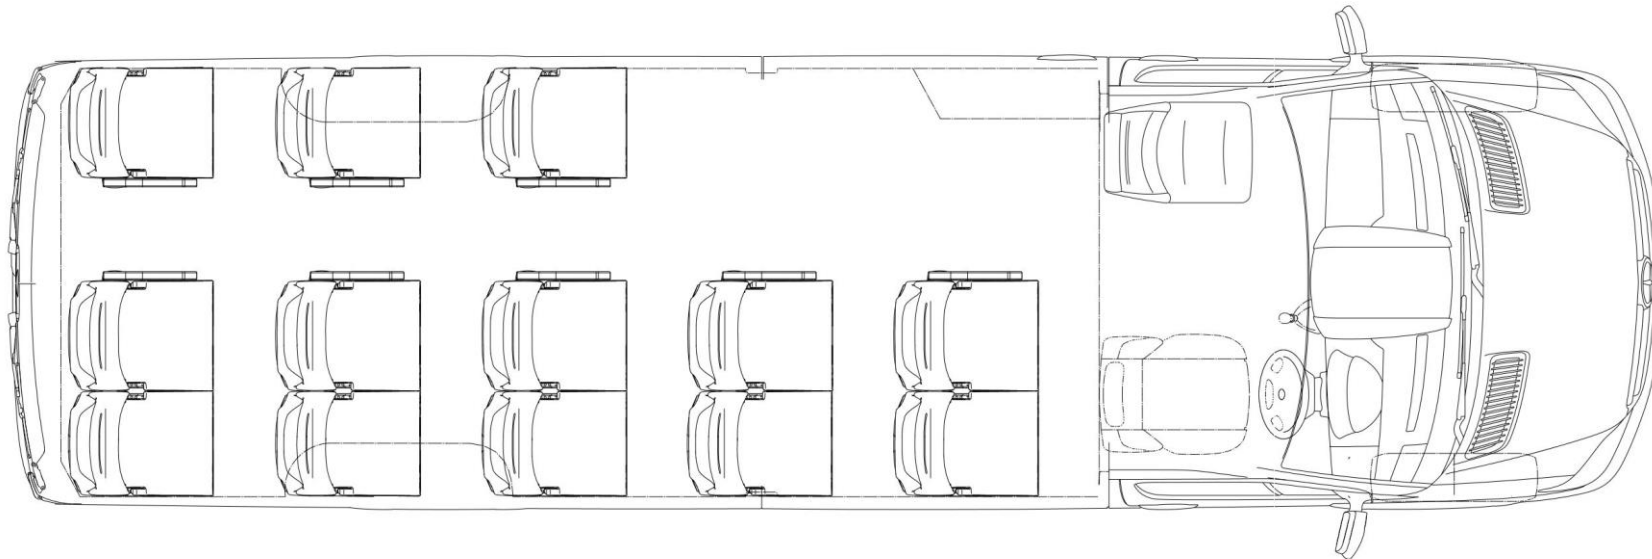

Auto Transform
Tour - Common Seating Configuration

13 Seater

Auto Transform Seats that can be installed:

Bucket:
Suburban 4500
Suburban 4520
Luxury 4800
VIP 5020

Common Vehicles

- VW Crafter
- Mercedes Sprinter
- Iveco Daily