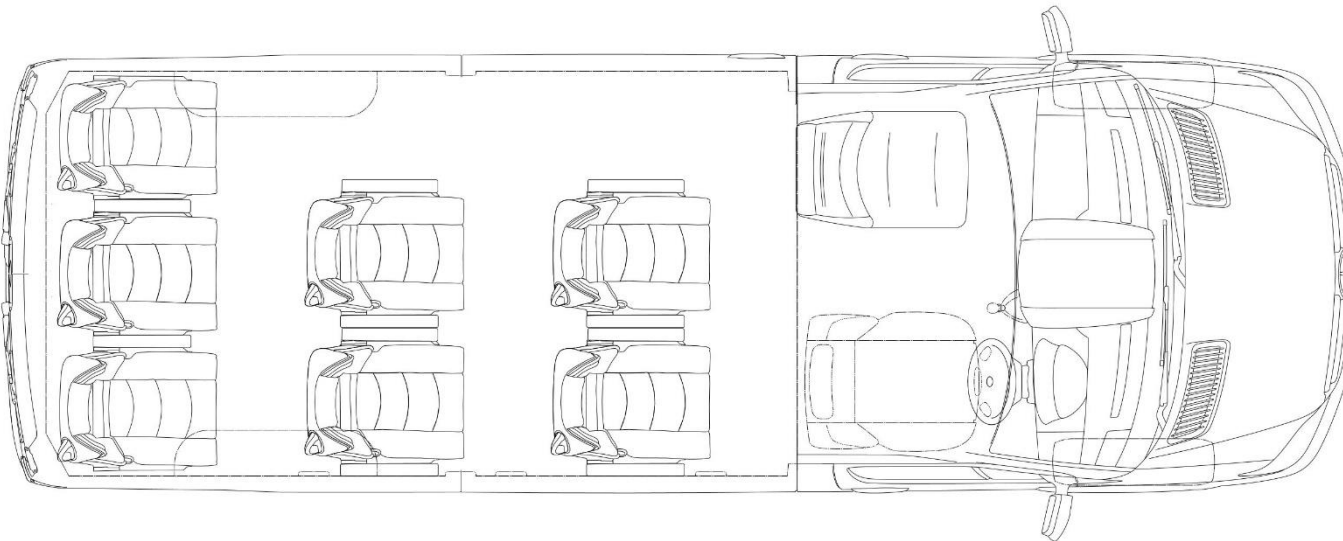

Auto Transform
Tour - Common Seating Configuration

7 Seater

Auto Transform Seats that can be installed:

Bucket:

Suburban 4500

Suburban 4520

Luxury 4800

VIP 5020

Common Vehicles

- Toyota Hiace – ZX
- VW Crafter
- Mercedes Sprinter
- Ford Transit Cargo

Auto Transform
Tour - Common Seating Configuration

10 Seater

Auto Transform Seats that can be installed:

Bucket:

Suburban 4500

Auto Transform
Tour - Common Seating Configuration

13 Seater

Auto Transform Seats that can be installed:

Bucket:
Suburban 4500
Suburban 4520
Luxury 4800
VIP 5020

Common Vehicles

- VW Crafter
- Mercedes Sprinter
- Iveco Daily

Auto Transform
Tour - Common Seating Configuration

18 Seater

Auto Transform Seats that can be installed:

Bucket:
Suburban 4500
Suburban 4520
Luxury 4800
VIP 5020

Common Vehicles

- VW Crafter
- Mercedes Sprinter
- Iveco Daily