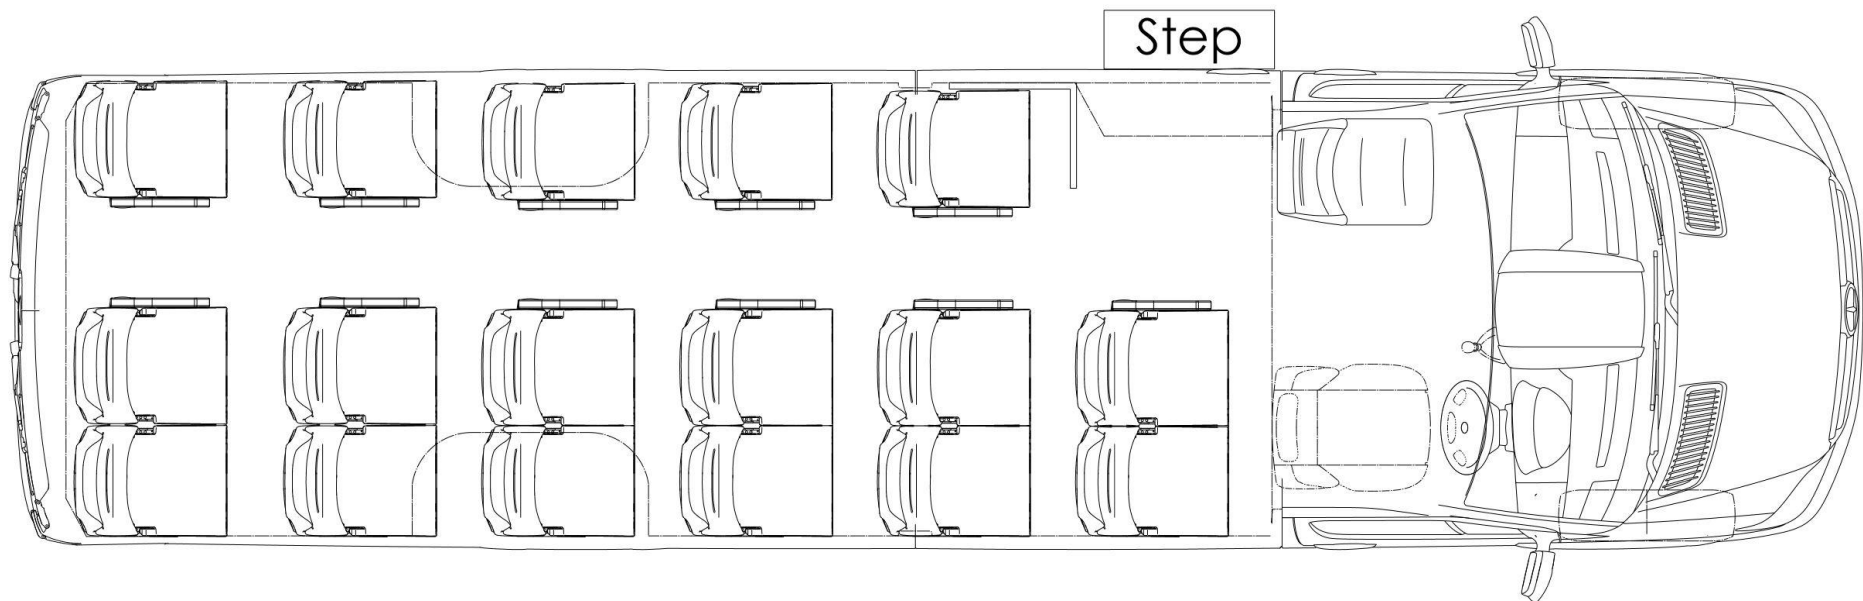

Auto Transform
Tour - Common Seating Configuration

17 Seater

Auto Transform Seats that can be installed:

Bucket:
Suburban 4500
Suburban 4520
Luxury 4800
VIP 5020

Common Vehicles

- VW Crafter
- Mercedes Sprinter
- Iveco Daily