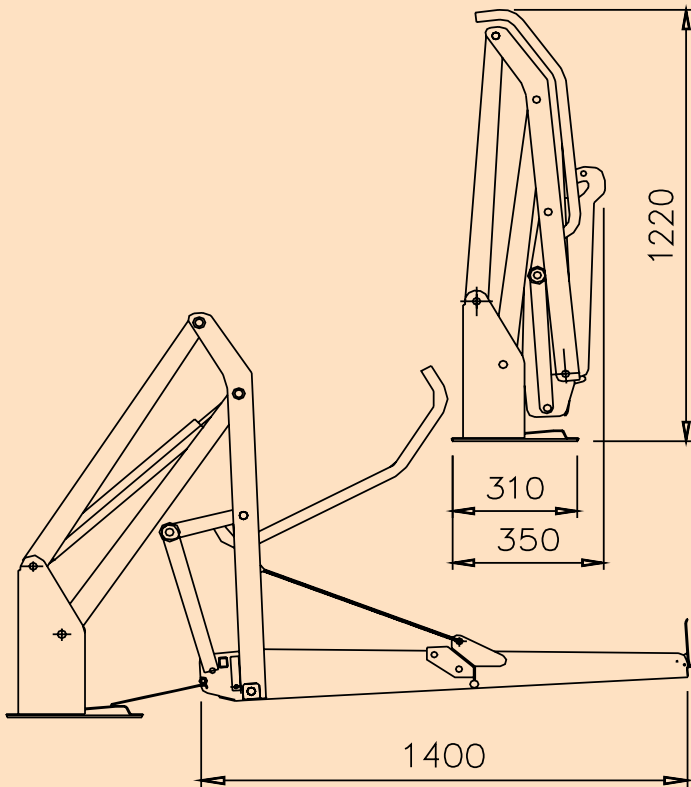

**AUTO
TRANSFORM**
**MOBILITY
ENHANCEMENT**

ACCESS HOIST 4000F

ACCESS HOIST 4000F

**AUTO
TRANSFORM
MOBILITY
ENHANCEMENT**

Mobility Enhancement Wheelchair Hoist 4000F is a double stacker arm fully automated platform hoist. The compact design of this hoist is ideal for smaller vehicles as when it is folded it takes up very little space, leaving a clear view and simplifying the loading of any luggage.

FEATURES:

- Safe working load of 350 kg
- Fine folding steel mesh platform ensures excellent rear view
- Easy to operate
- 880mm max floor height
- Platform dimensions: 800mm x 1150mm
- Emergency auxiliary manual pump
- Lightweight and compact design
- Platform closes on rubber buffers when stowed to prevent rattling