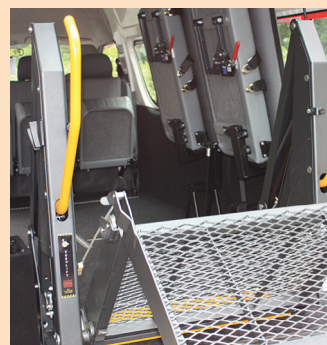

**AUTO
TRANSFORM**
**MOBILITY
ENHANCEMENT**

ACCESS HOIST 4000F

ACCESS HOIST 4000F

**AUTO
TRANSFORM
MOBILITY
ENHANCEMENT**

Mobility Enhancement Wheelchair Hoist 4000F is a double stacker arm fully automated platform hoist. The compact design of this hoist is ideal for smaller vehicles as when it is folded it takes up very little space, leaving a clear view and simplifying the loading of any luggage.

FEATURES:

- Safe working load of 350 kg
- Fine folding steel mesh platform ensures excellent rear view
- Easy to operate
- 880mm max floor height
- Platform dimensions: 800mm x 1150mm
- Emergency auxiliary manual pump
- Lightweight and compact design
- Platform closes on rubber buffers when stowed to prevent rattling

Anti-slip mesh platform

Good rear view with folding platform

Easy to operate remote

Compact fully fold

**AUTO
TRANSFORM**
Engineered Innovation

AUTO TRANSFORM LIMITED
3-5 Harbour Ridge Drive
Stone Hill Business Park
Wiri Auckland 2104