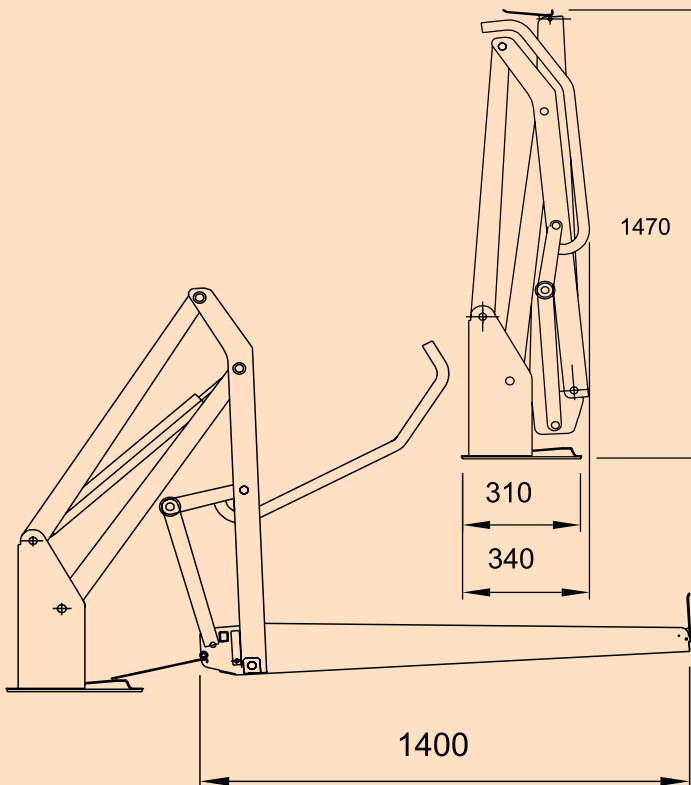

**ACCESS**  
HOIST 4500

# ACCESS HOIST 4500

AUTO  
TRANSFORM  
MOBILITY  
ENHANCEMENT

Mobility Enhancement Wheelchair Platform 4500 is a full platform hoist that enables maximum loading with a solid perforated steel platform. This hoist is ideal for the larger wheelchair and with less moving parts it is a simple, safe and effective system.

### FEATURES:

- Safe working load of 350 | 400 kg
- Easy to operate
- 1470mm max floor height
- Platform dimensions: 900 x 1400mm
- Emergency auxiliary manual pump
- Lightweight design
- Platform closes on rubber buffers when stowed to prevent rattling