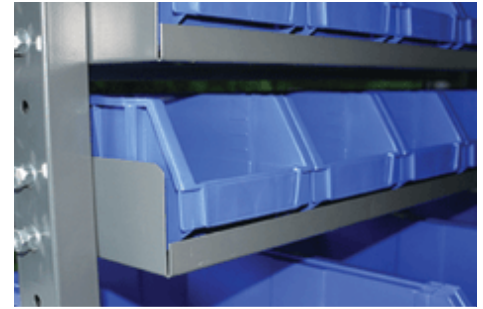

AK SERIES

AK SERIES

Our trade storage system modular shelving units are built to withstand the wear and tear of life on the road. We proudly introduce the all new 9kg gas bottle holder that seamlessly attaches to the modular shelving.

These shelves are easy to install or we can fit them for you. Made with robust powder-coated steel framing, they're durable and safe. With a place for everything, it's easier to work efficiently and save time. They'll also give your van a smart professional look. The shelves are 1000mm wide with endless storage potential. The modular bins come in a range of sizes and can be connected together to reduce movement and travel noise. Our Tradie Storage systems are a perfect solution for you. We have added the 9kg gas bottle accessory to ensure the gas bottle does not roll around or get in the way so you can maximise your workspace!

FEATURES

- Simple & efficient
- Commercial grade
- Cost saving
- Robust

SPECIFICATIONS

- Steel frame
- Powder coated
- 1232mm high x 1000mm wide