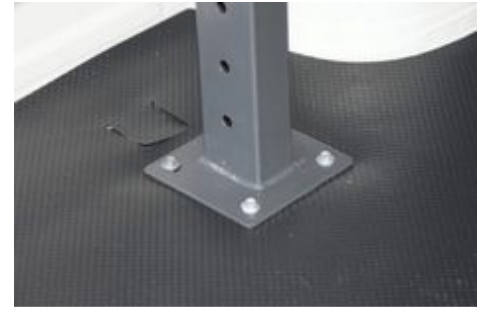

Our trade storage system modular shelving units are built to withstand the wear and tear of life on the road. Auto Transform has innovated our all new Tradie System Folding shelf that allows you to maximise your fitout without sacrificing valuable storage space

These shelves are easy to install or we can fit them for you. Made with robust powder-coated steel framing, they're durable and safe. With a place for everything, it's easier to work efficiently and save time. They'll also give your van a smart professional look. These foldable shelves allow you to maximise your workspace with its endless storage potential. The modular bins come in a range of sizes and can be connected together to reduce movement and travel noise. You now have the luxury of a tidy storage workstation with the flip up shelves, or large storage potential with lowering the shelves.