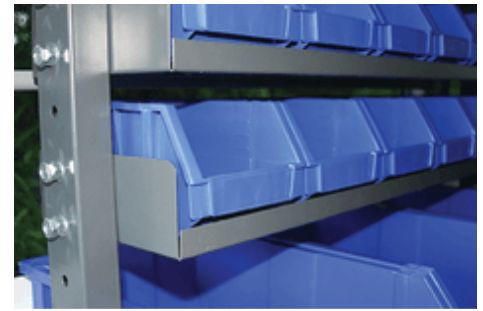

AK SERIES

AK SERIES

Our trade storage system modular shelving units are built to withstand the wear and tear of life on the road. Keep your workspace clean and tidy with Auto Transform's all new Cable holder!

These shelves are easy to install or we can fit them for you. Made with robust powder-coated steel framing, they're durable and safe. With a place for everything, it's easier to work efficiently and save time. They'll also give your van a smart professional look. The shelves are 1000mm wide with endless storage potential. The modular bins come in a range of sizes and can be connected together to reduce movement and travel noise. Our Tradie Storage systems are a perfect solution for you. Tangled up cords and cables are a thing of the past with our all new Tradie System cable holder! Maximise your workspace today!

## SPECIFICATIONS

- Steel frame
- Powder coated
- 1232mm high x 1000mm wide